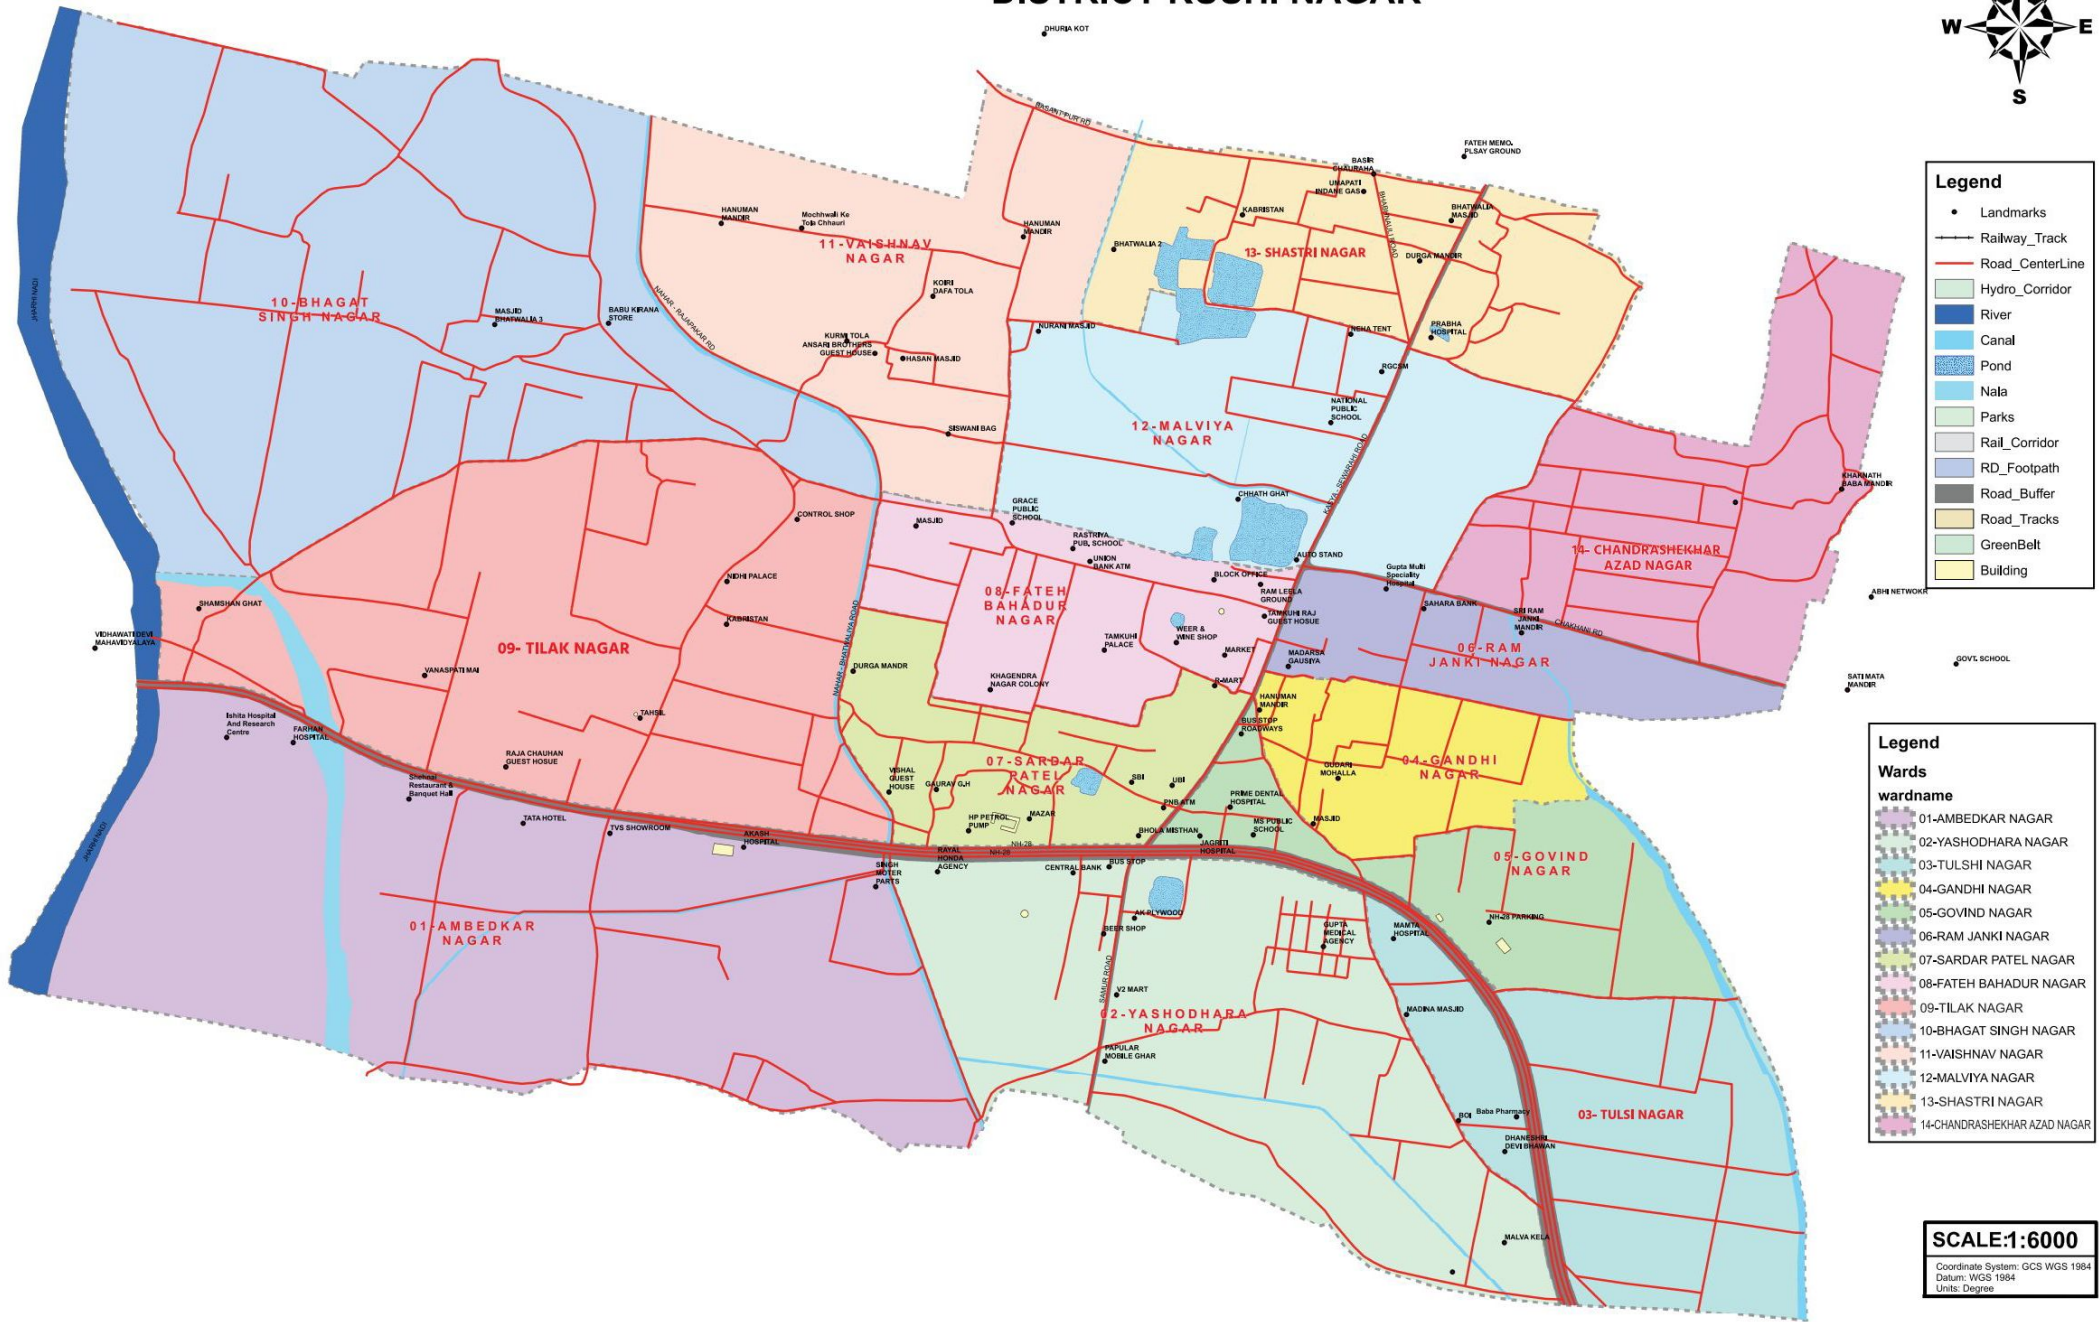

NAGAR PANCHAYAT TAMKUHI RAJ DISTRICT-KUSHI NAGAR

GIS BASE MAP

Legend

- Landmarks
- Railway_Track
- Road_CenterLine
- Hydro_Corridor
- River
- Canal
- Pond
- Nala
- Parks
- Rail_Corridor
- RD_Footpath
- Road_Buffer
- Road_Tracks
- GreenBelt
- Building

Legend

Wards

wardname

- 01-AMBEDKAR NAGAR
- 02-YASHODHARA NAGAR
- 03-TULSHI NAGAR
- 04-GANDHI NAGAR
- 05-GOVIND NAGAR
- 06-RAM JANKI NAGAR
- 07-SARDAR PATEL NAGAR
- 08-FATEH BAHADUR NAGAR
- 09-TILAK NAGAR
- 10-BHAGAT SINGH NAGAR
- 11-VAISHNAV NAGAR
- 12-MALVIYA NAGAR
- 13-SHASTRI NAGAR
- 14-CHANDRASHEKHAR AZAD NAGAR

SCALE:1:6000

Coordinate System: GCS WGS 1984
Datum: WGS 1984
Units: Degree

(Executive Officer)
Nagar Panchayt Tamkuhi Raj
District - Kushi Nagar

(Administrator / S.D.M)
Nagar Panchayt Tamkuhi Raj
District - Kushi Nagar